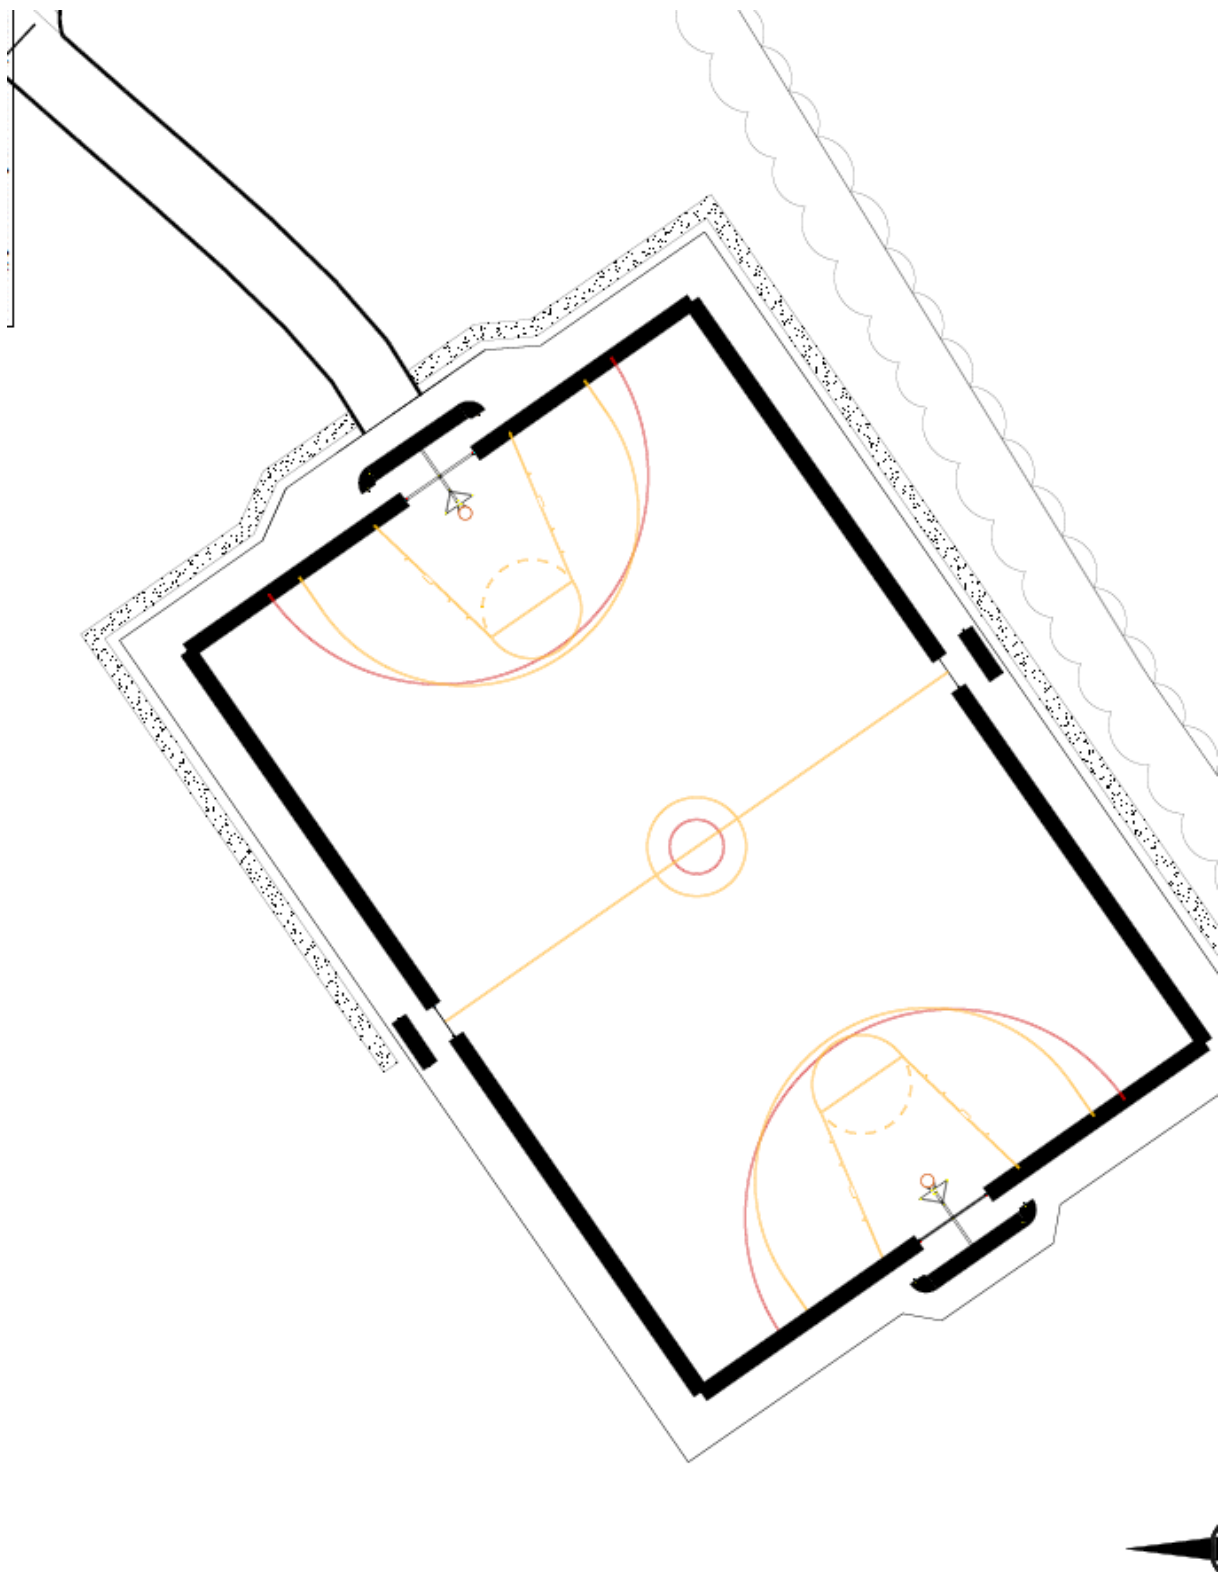

APPENDIX 2 – LAYOUT PLAN

**Application for the construction of new Multi Use Games Area (MUGA) with associated enclosure and 6no floodlights
Playground South West Of 2 To 16 Mount Pleasant Walk Stillington**